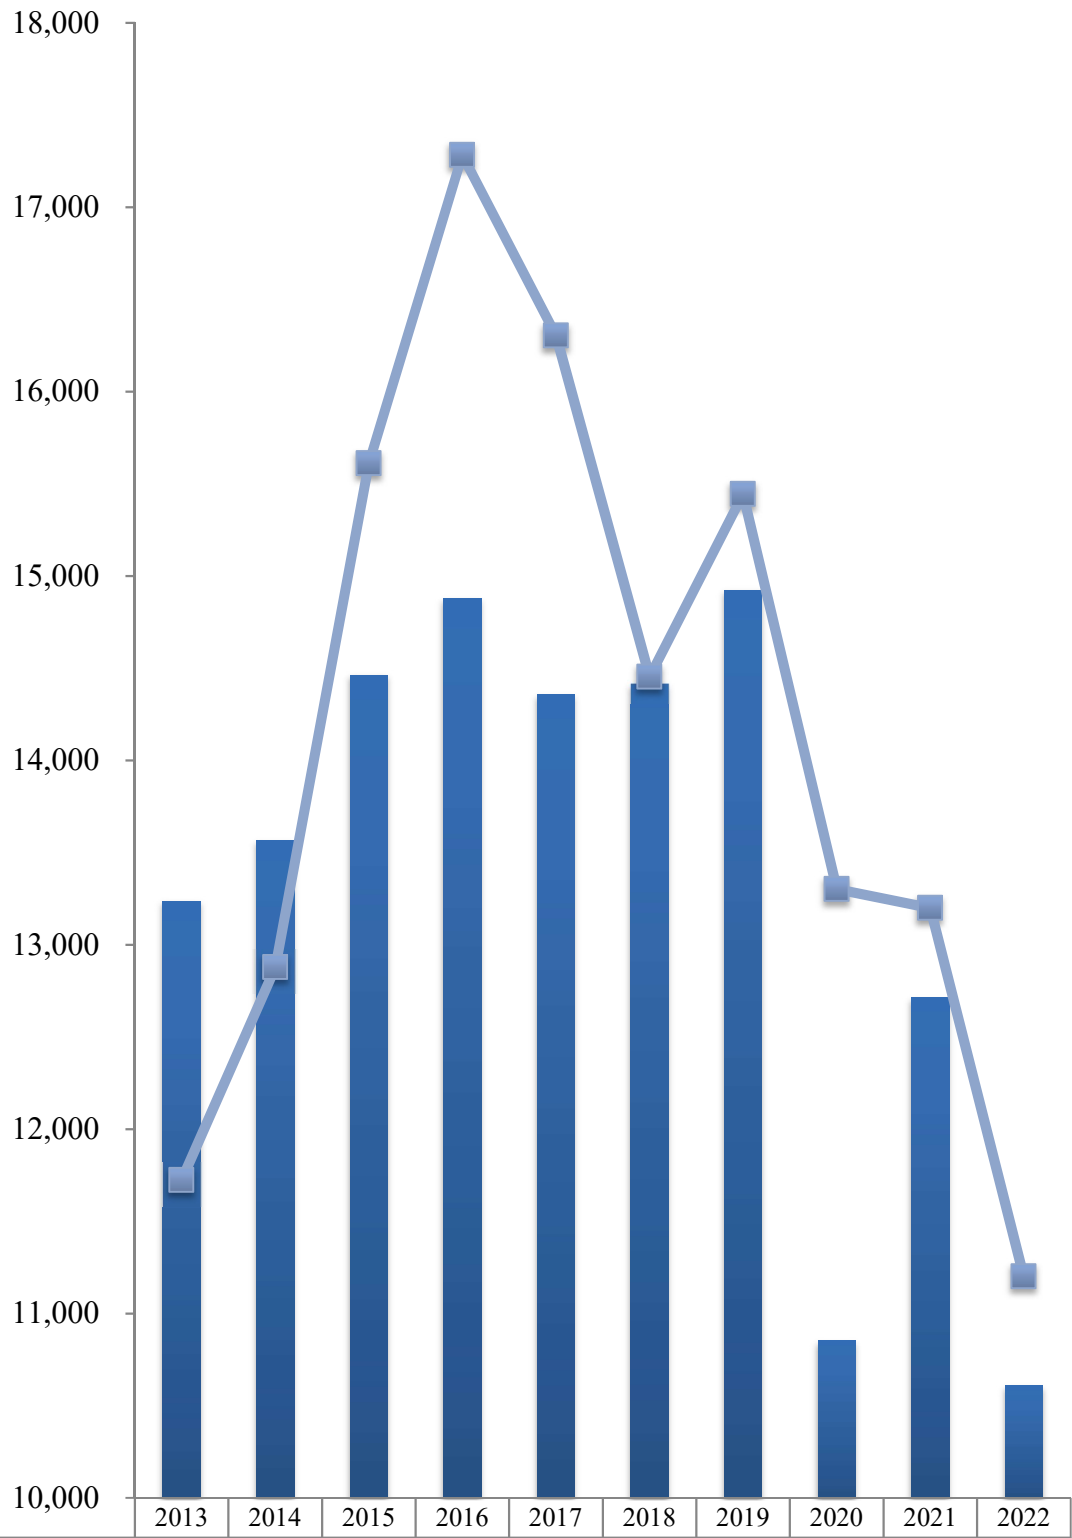

Annual Statistics of Opened and Closed Criminal Cases by the Public Prosecutions Office 2013-2022

Cases opened	13,235	13,563	14,462	14,876	14,358	14,418	14,923	10,852	12,715	10,608
Cases closed	11,723	12,878	15,611	17,283	16,303	14,453	15,444	13,302	13,199	11,200