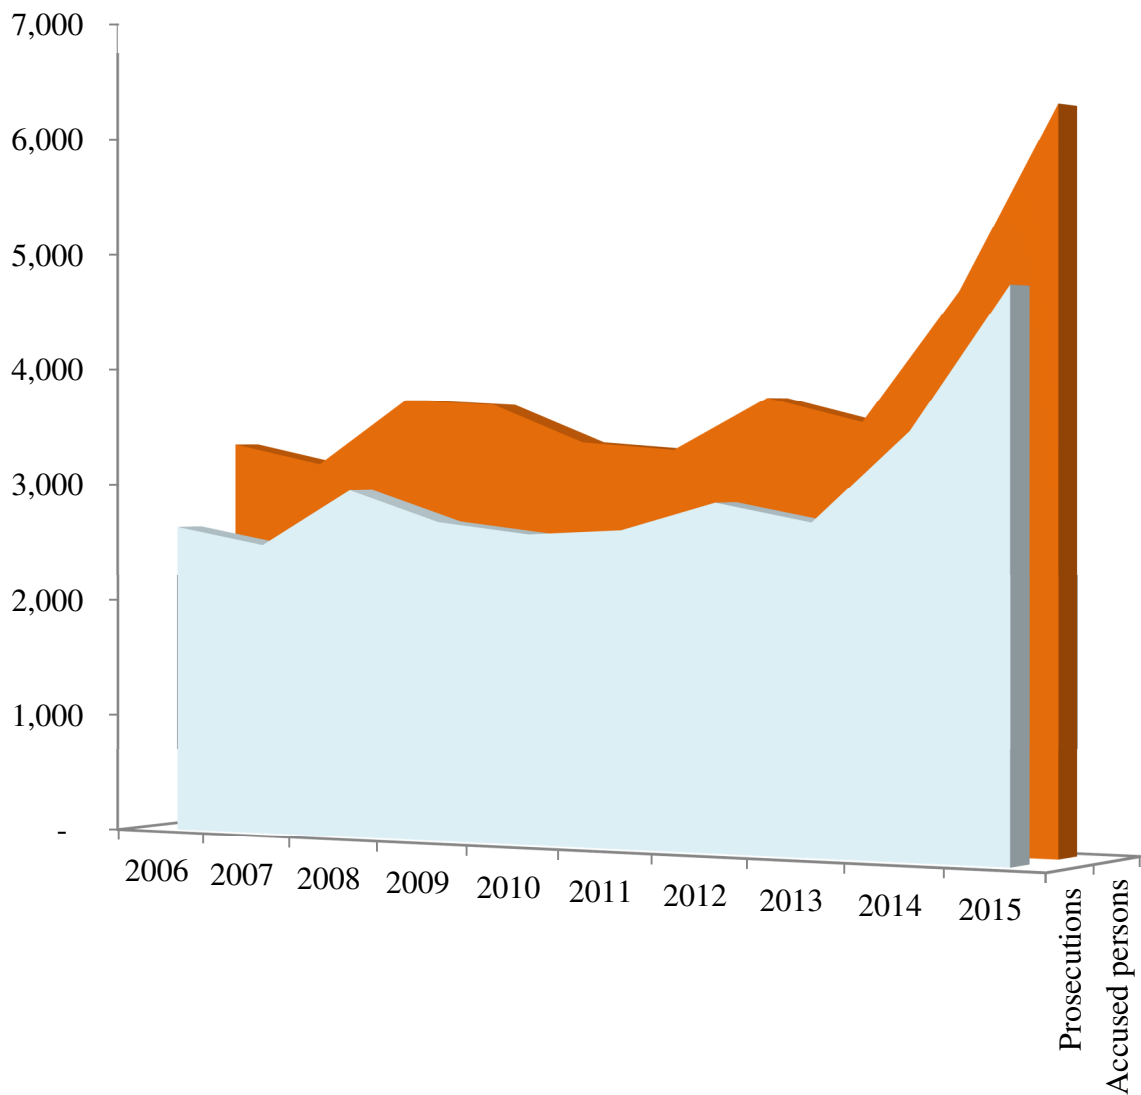

Annual Statistics of Criminal Prosecutions and Accused Persons by the Public

Prosecutions Office 2006-2015

	2006	2007	2008	2009	2010	2011	2012	2013	2014	2015
Prosecutions	2,629	2,483	2,957	2,695	2,601	2,644	2,877	2,724	3,466	4,630
Accused persons	3,344	3,174	3,731	3,689	3,368	3,308	3,742	3,539	4,609	6,114