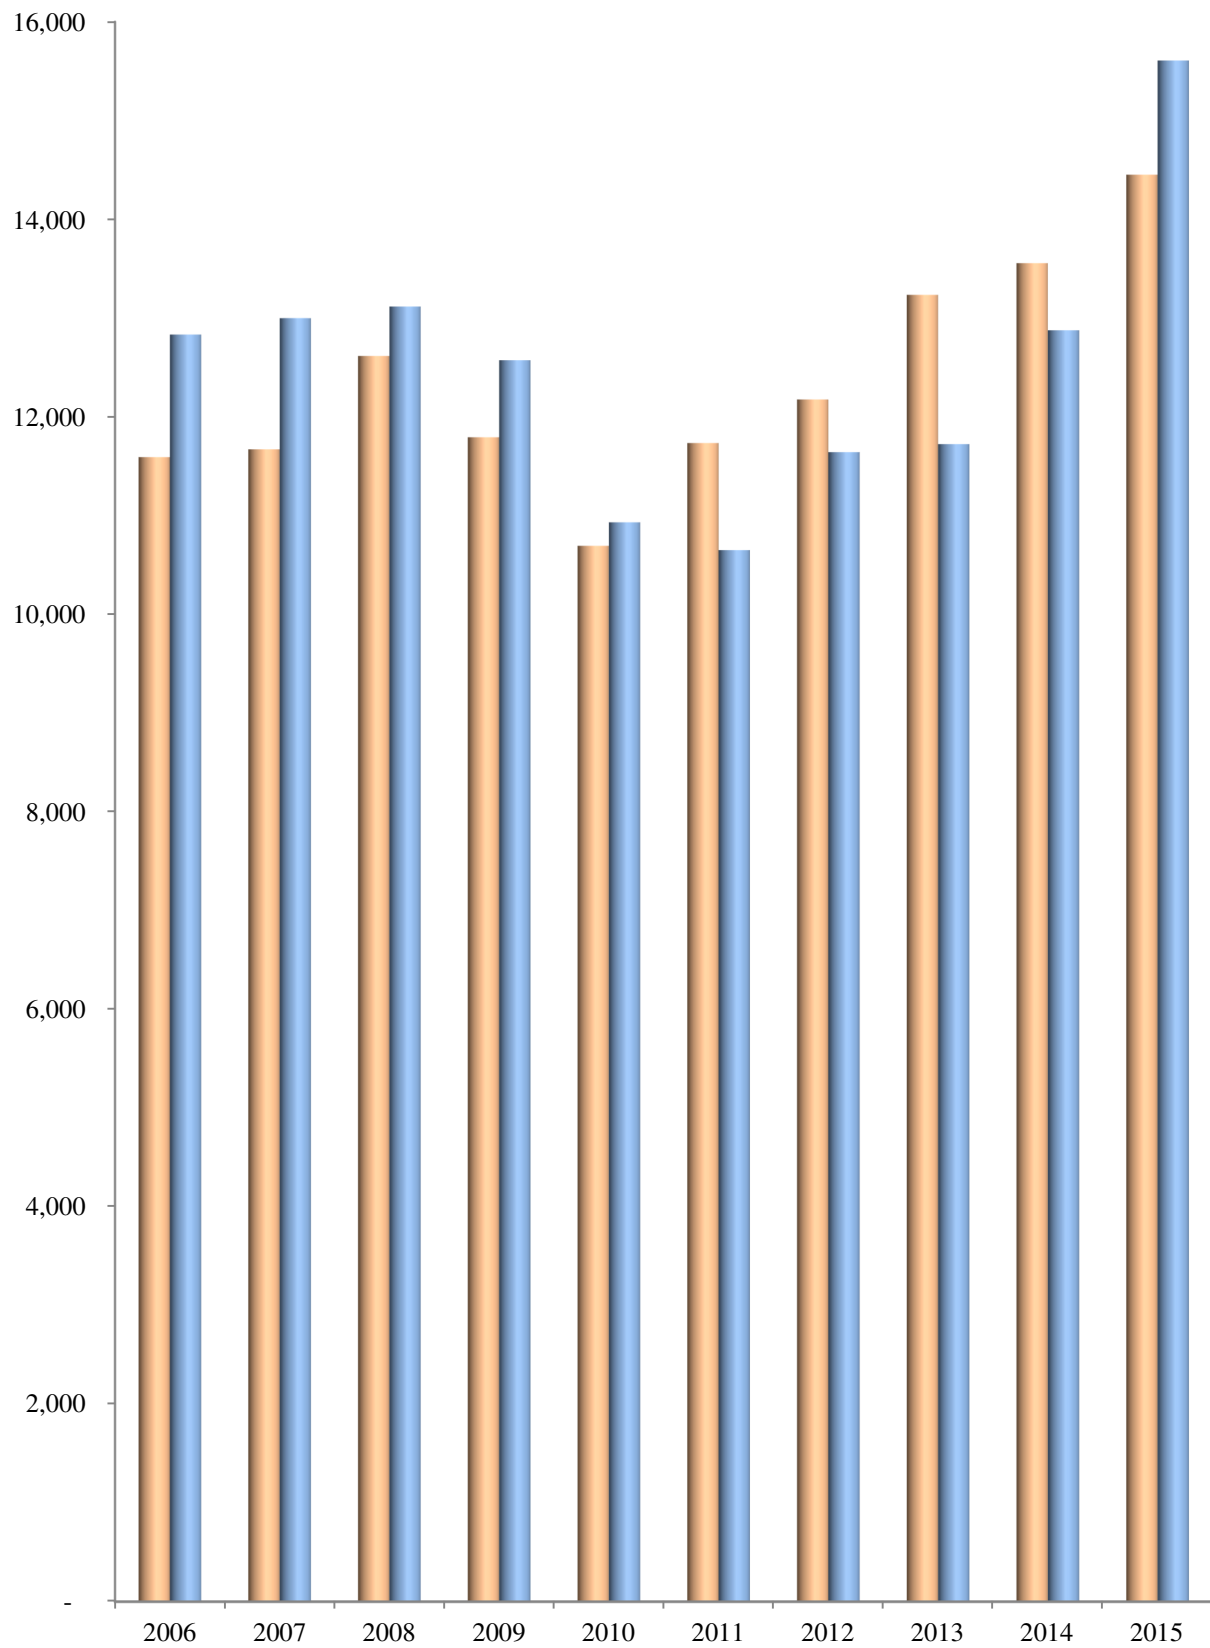

Annual Statistics of Opened and Closed Criminal Cases by the Public Prosecutions Office 2006-2015

	2006	2007	2008	2009	2010	2011	2012	2013	2014	2015
Opened cases	11,584	11,671	12,620	11,793	10,691	11,734	12,172	13,235	13,563	14,462
Closed cases	12,835	13,000	13,117	12,567	10,935	10,648	11,633	11,723	12,878	15,611